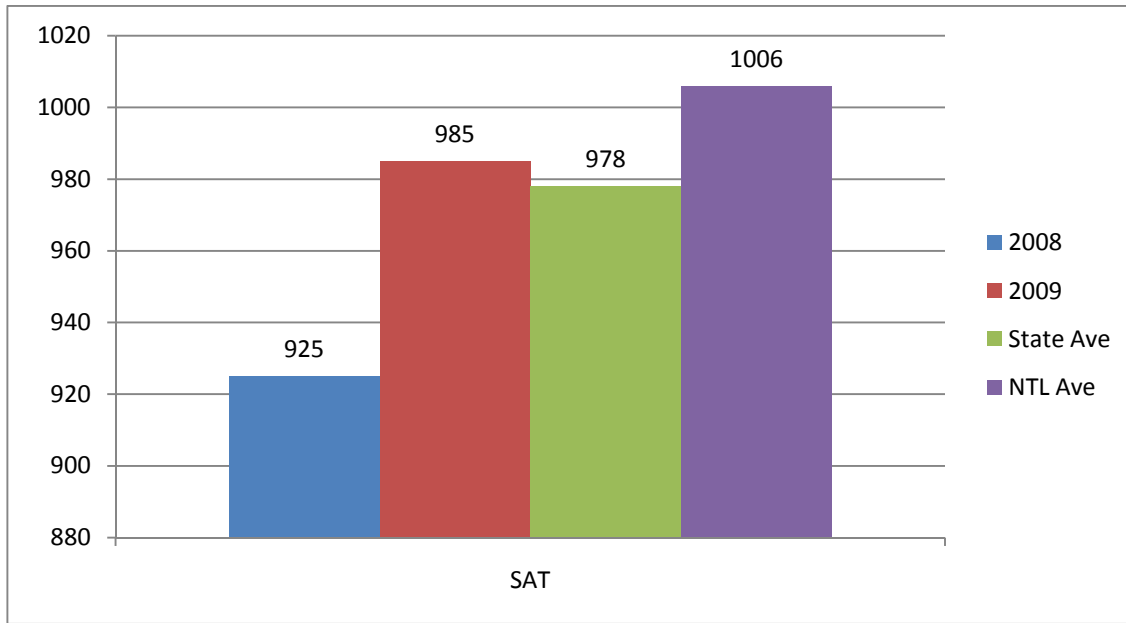

SAT 2009

ACT 2009

SAT and ACT Data

Over the last two years, we have seen our SAT Averages increase. We are scoring above the State, and just below National Averages.

Programs in place for assisting with this are: