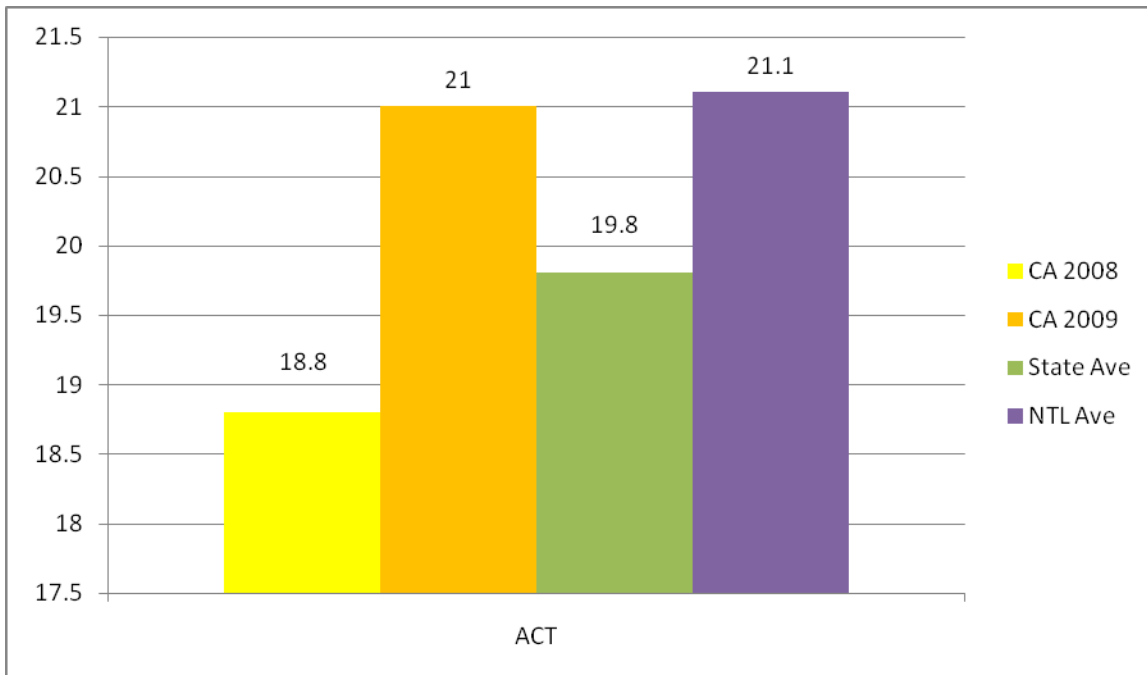

SAT 2009

ACT 2009

SAT and ACT Data

Over the last two years, we have seen our SAT Averages increase. We are scoring above the State, and just below National Averages.

Programs in place for assisting with this are: